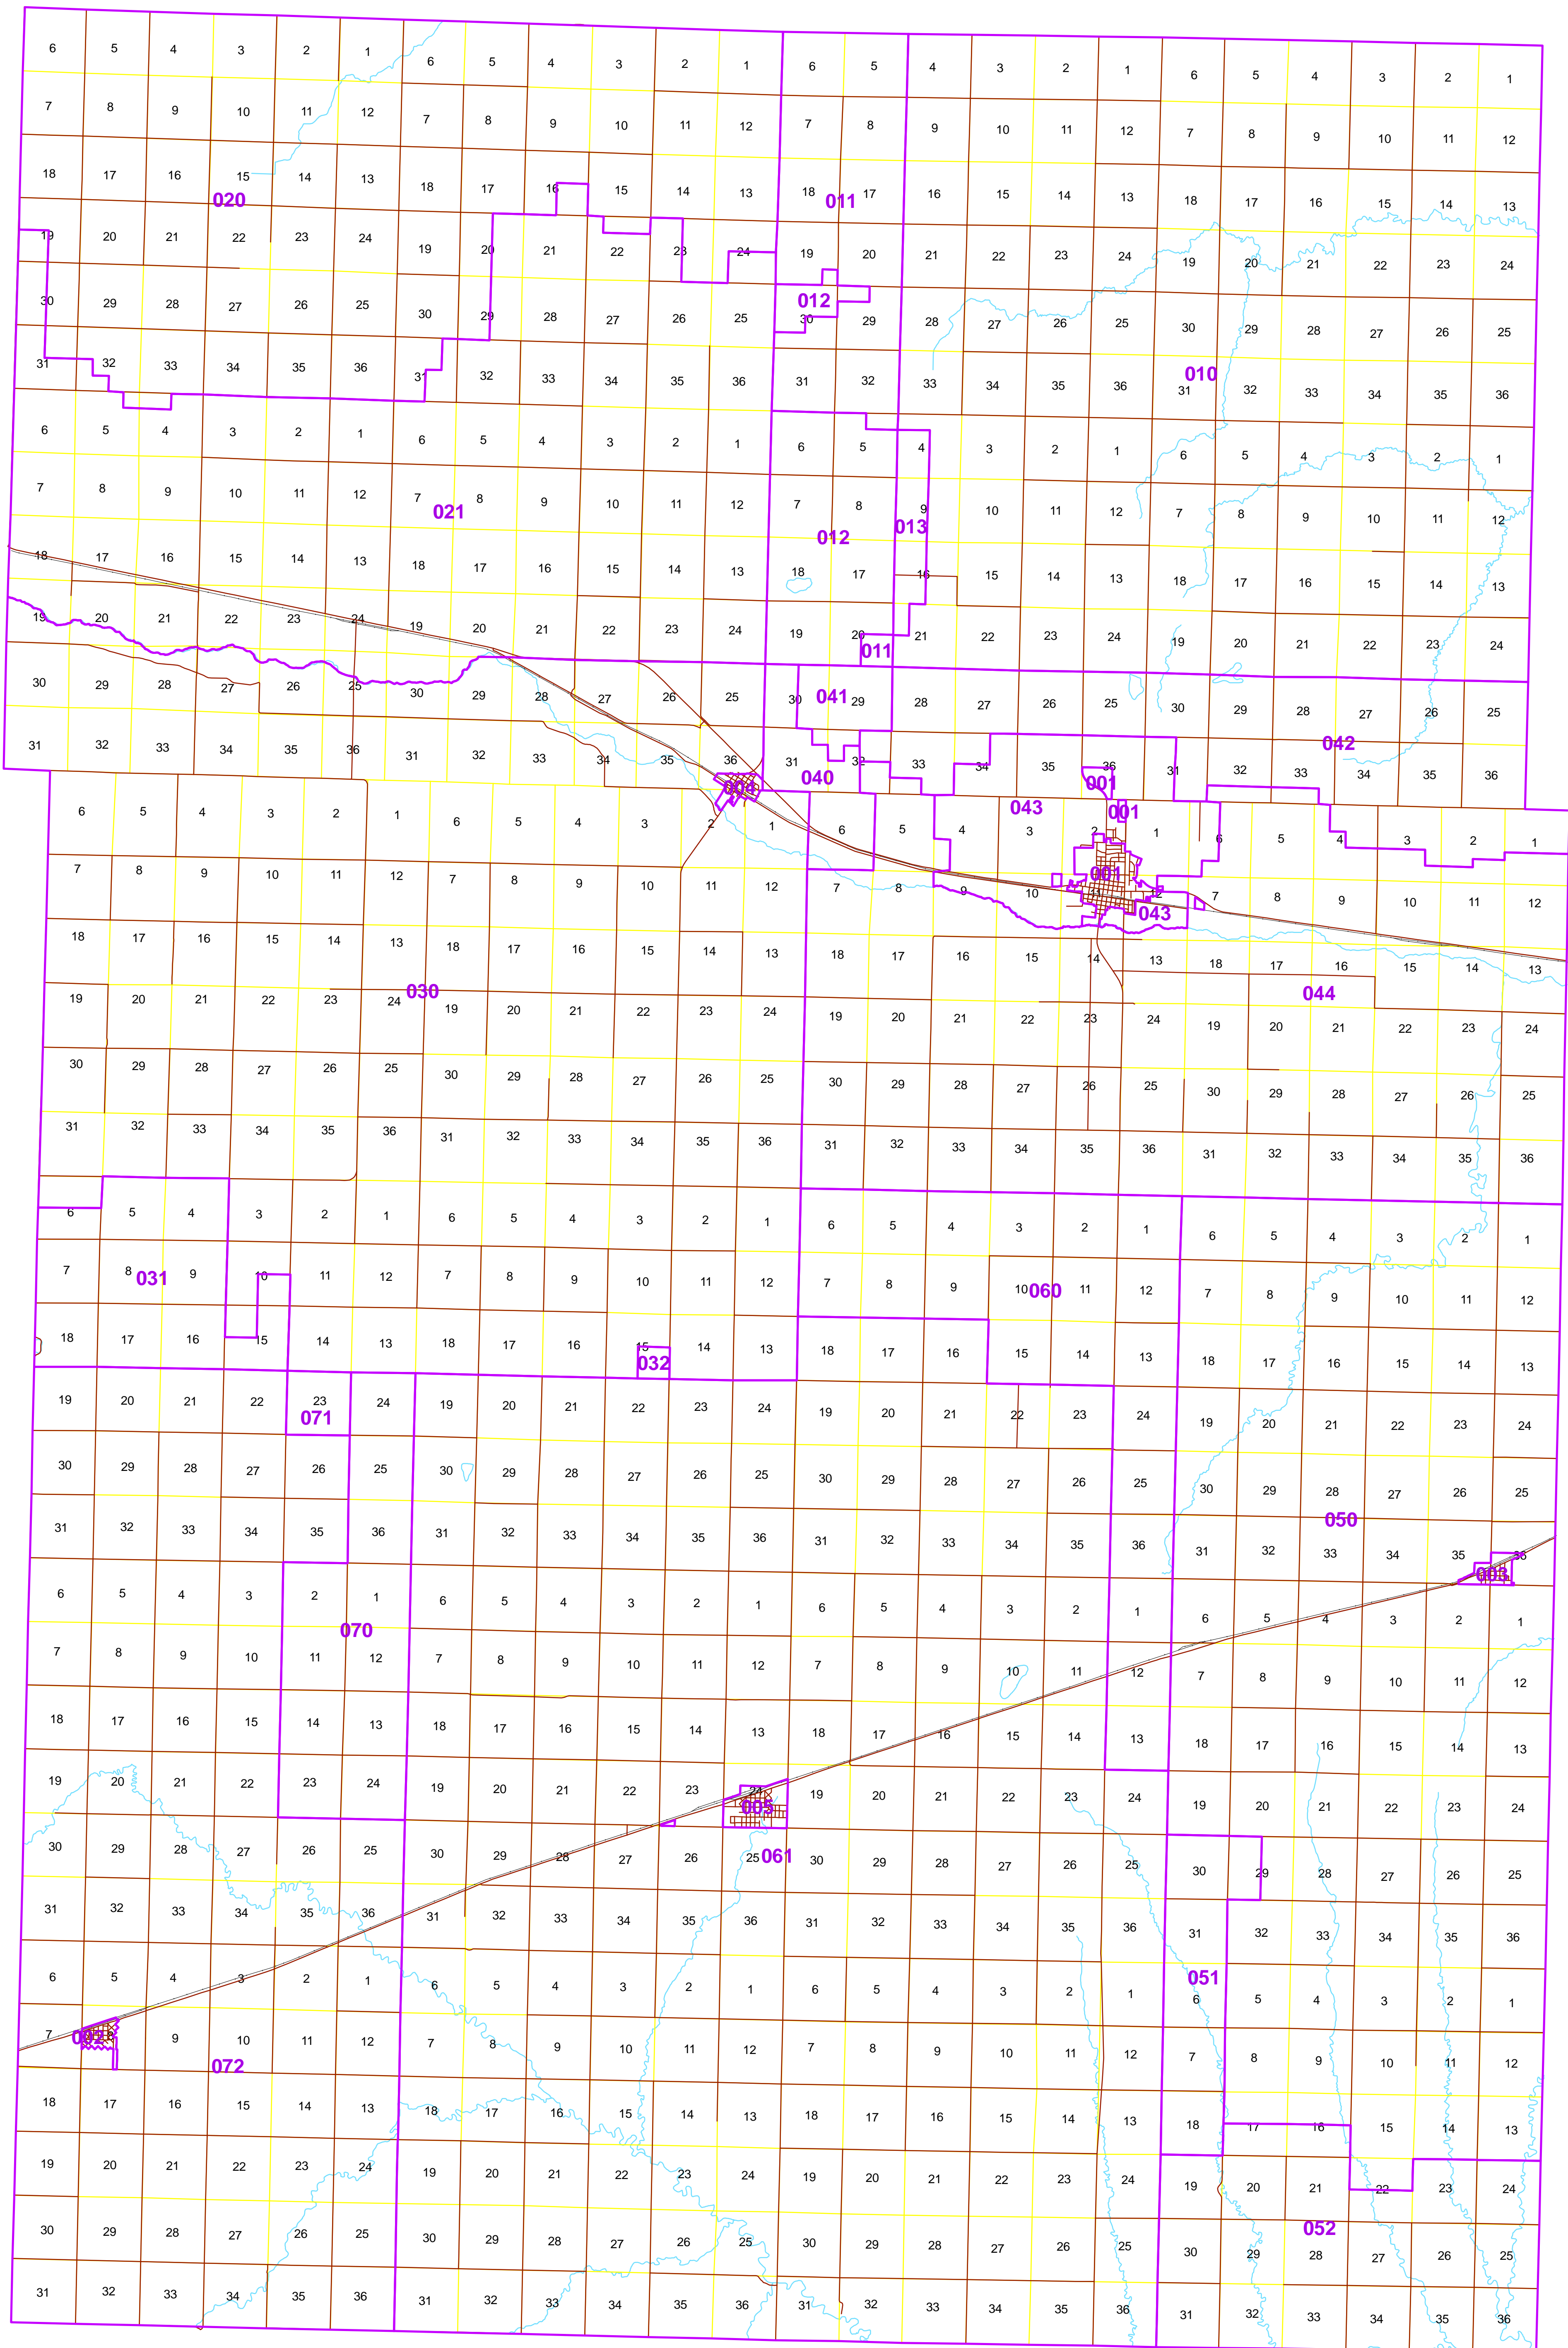

Gray County Taxunit Map

3

1 inch equals 1.25 miles

Produced by Kimble Mapping
Manhattan, Kansas
February 2008